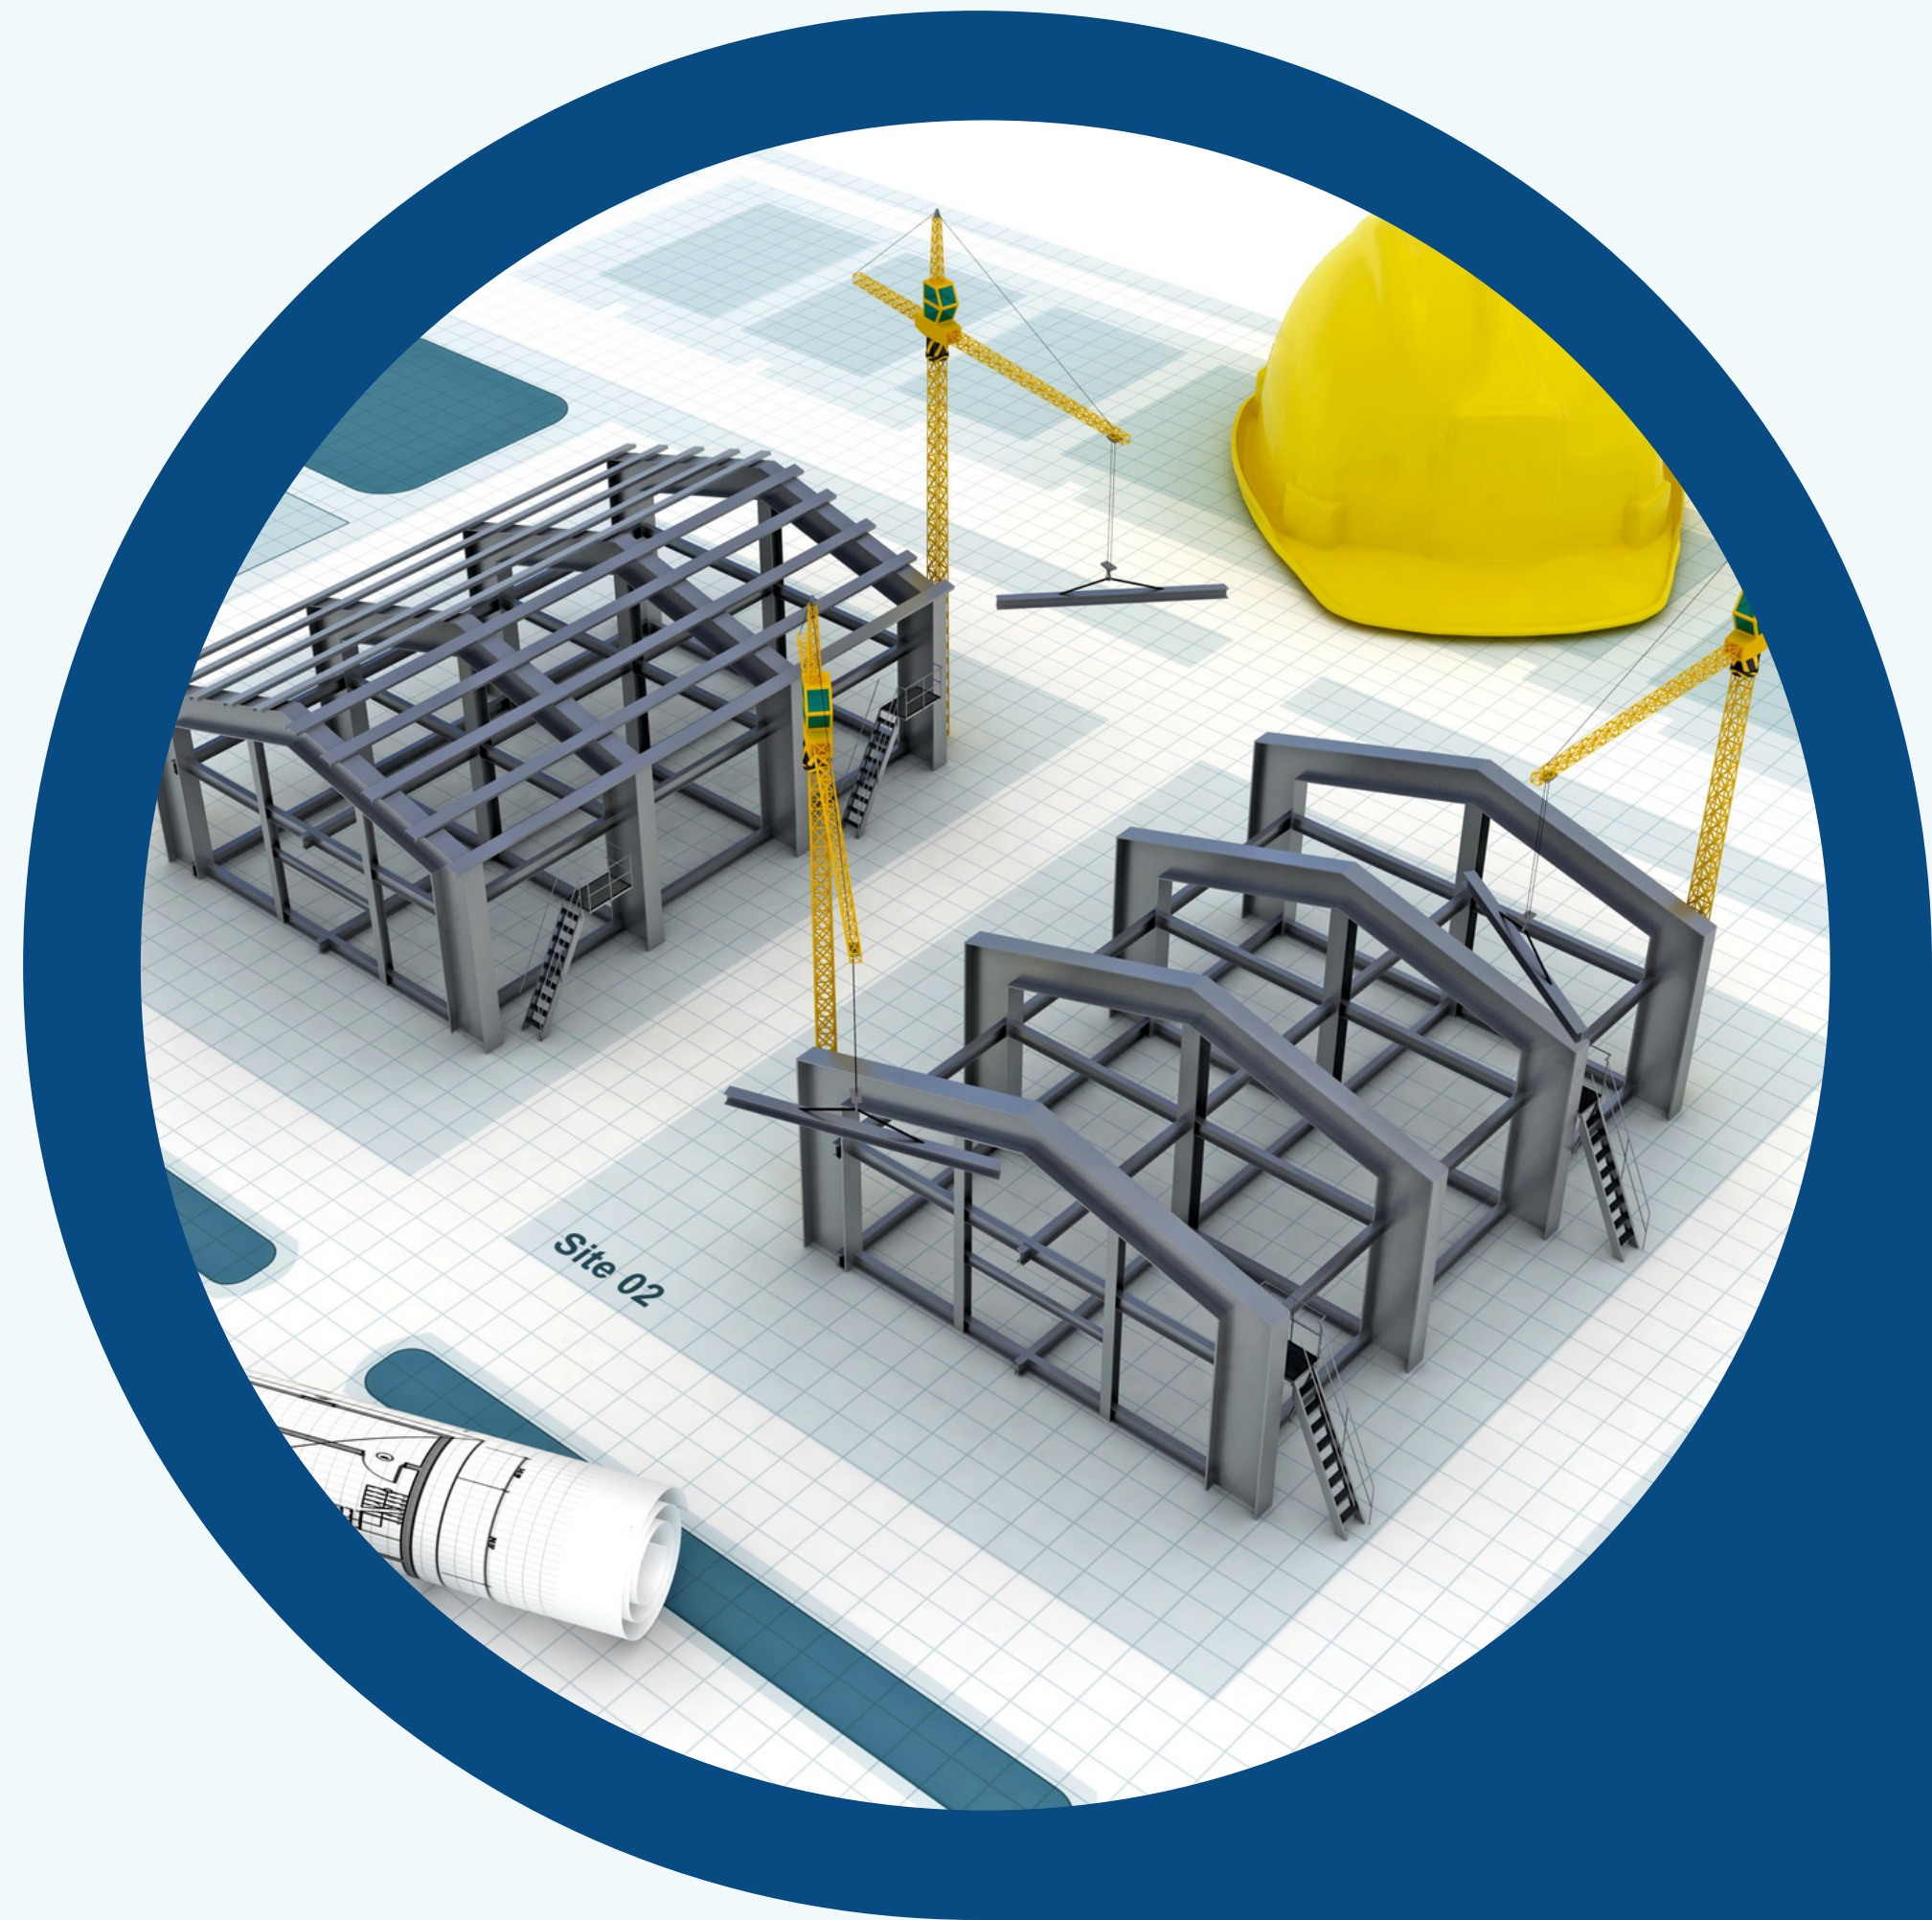

About Us

Frontier NW LTD is a Wirral Based construction company that prides itself on delivering top workmanship and customer satisfaction. They deliver projects in the domestic, commercial, industrial and heritage markets. These can range from refurbishment projects, extensions, dilapidations, and renovations.